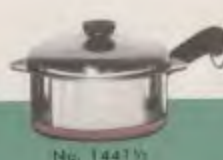

No. 1441 1/2
1 1/2 quart