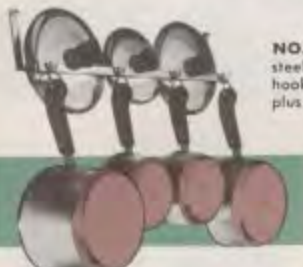

No. 1721—Stainless steel rack—4 movable hooks. Holds 4 utensils plus covers—22 in. long.

No. 1722—Deluxe stainless steel 10-hook rack. Holds complete set with covers—31 1/2 in. long.