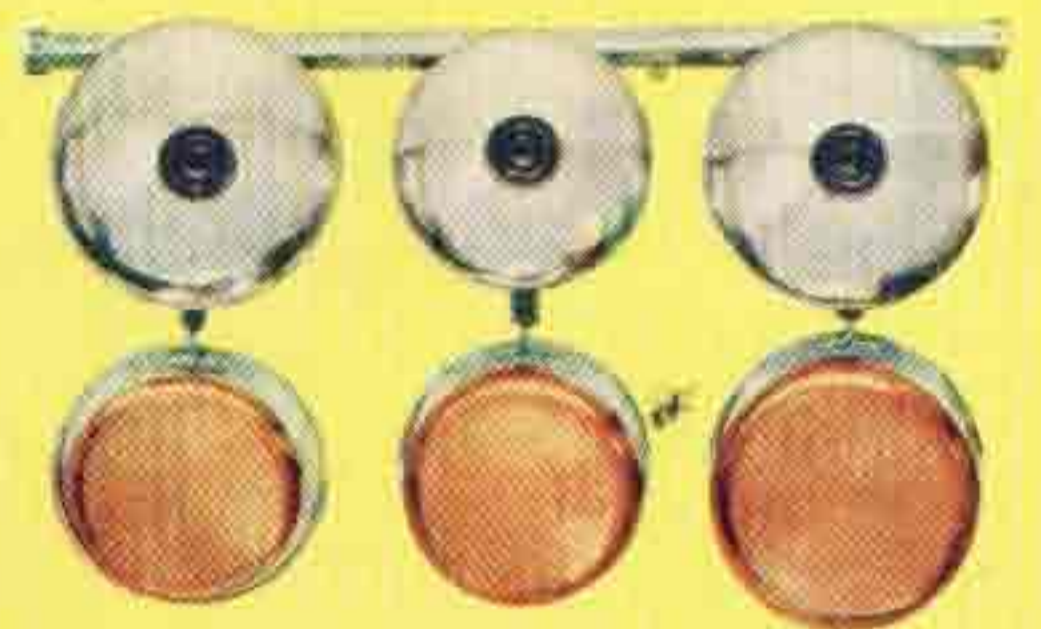

6-QT. SAUCE POT

4-QT. SAUCE POT