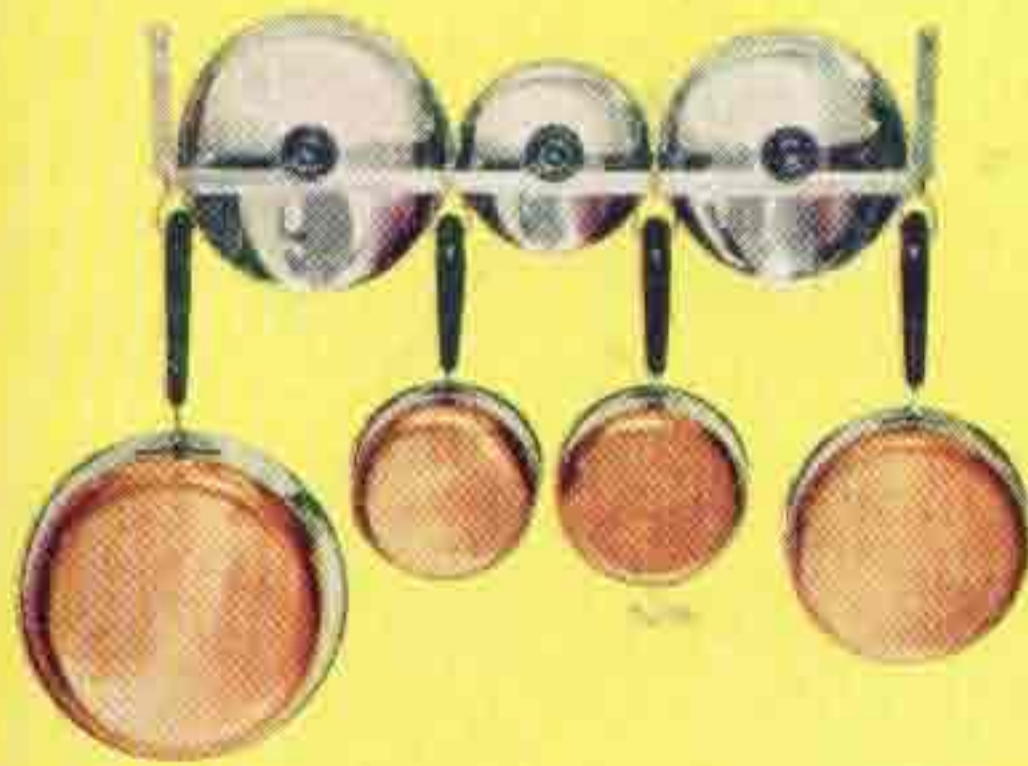

8-QT. SAUCE POT

REVERE UTENSIL RACK—made of stainless steel, with movable brass hangers, 22 ins. long.

REVERE STARTER SET—includes a 6-in. Skillet, a 1-qt. Sauce Pan, a 1½-qt. Sauce Pan, each with Cover, and a Special Rack 22 ins. long. Pieces not sold individually. An extraordinary value, $12.50.

P.S. Make sure you get Revere Ware. Look for the trade mark in the thick copper bottom.